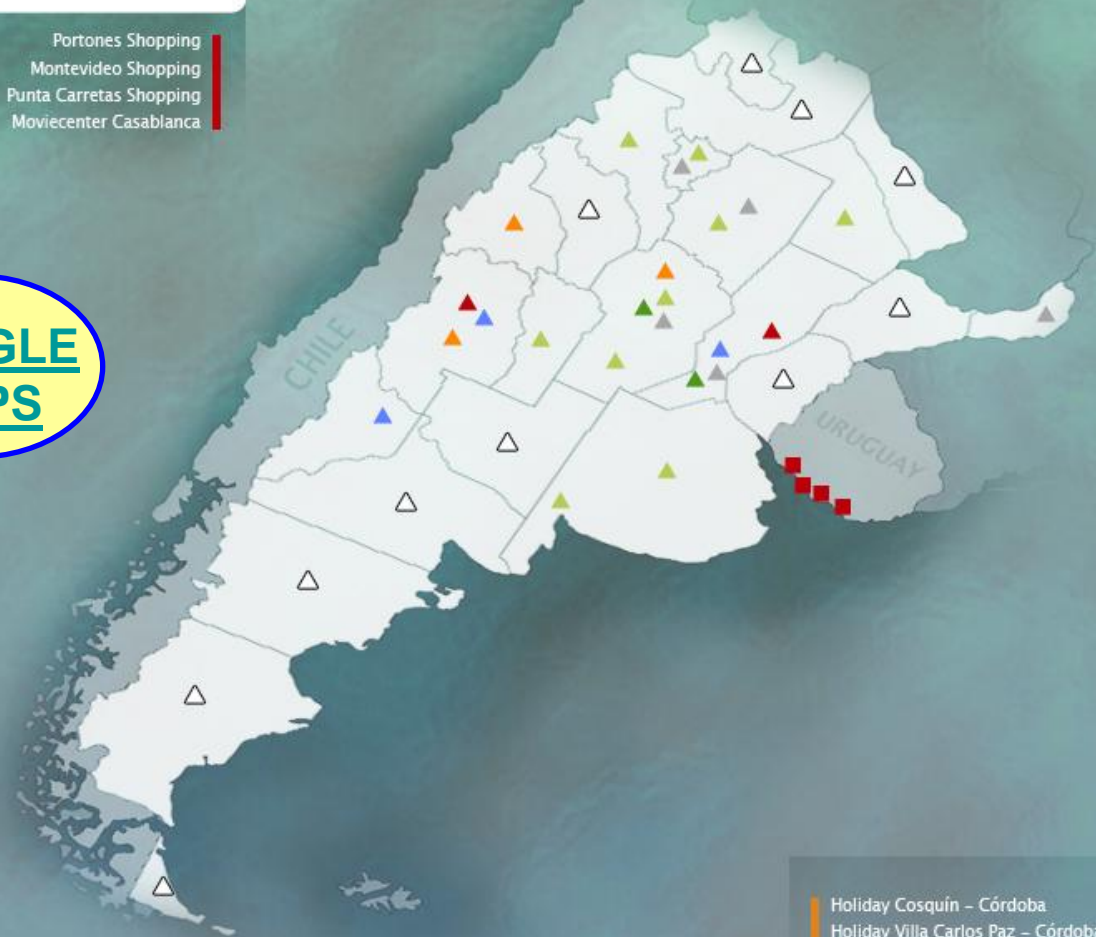

(T) Salas que funcionan en temporada.

Mapas ARGENTINA

Complejos en URUGUAY

MOVIECENTER ■

- Portones Shopping
- Montevideo Shopping
- Punta Carretas Shopping
- Moviecenter Casablanca

Complejos en ARGENTINA

- ▶ CINEMARK
- ▶ VILLAGE CINES
- ▶ SHOWCASE CINEMAS
- ▶ CINEMACENTER
- ▶ HOLIDAY CINEMAS
- ▶ SUNSTAR
- ▶ CADENAS INDEPENDIENTES

- ▶ Paseo del Sol – Santa Fe
- ▶ Open Palmares – Mendoza
- ▶ Paseo Rivera Indarte – Córdoba
- ▶ Portal Rosario – Santa Fe
- ▶ Plaza Vea – Santiago del Estero
- ▶ Shopping Portal – Tucumán
- ▶ Posadas Plaza Shopping – Misiones
- ▶ Cinemacenter Tandil – Buenos Aires
- ▶ Plaza Shopping Bahía Blanca – Bs. Aires
- ▶ San Luis Shopping – San Luis
- ▶ Center Shopping – Stiago. del Estero
- ▶ Hiper Libertad – Tucumán
- ▶ Cinemacenter Río Cuarto – Córdoba
- ▶ Cinemacenter Alta Gracia – Córdoba
- ▶ Terminal Shopping – Catamarca
- ▶ Hiper Libertad – Resistencia
- ▶ Hiper La Anónima – Neuquén
- ▶ Plaza Shopping – Mendoza
- ▶ Village Rosario – Santa Fe
- ▶ Alto Rosario Shopping – Santa Fe
- ▶ Villa Cabrera Shopping – Córdoba